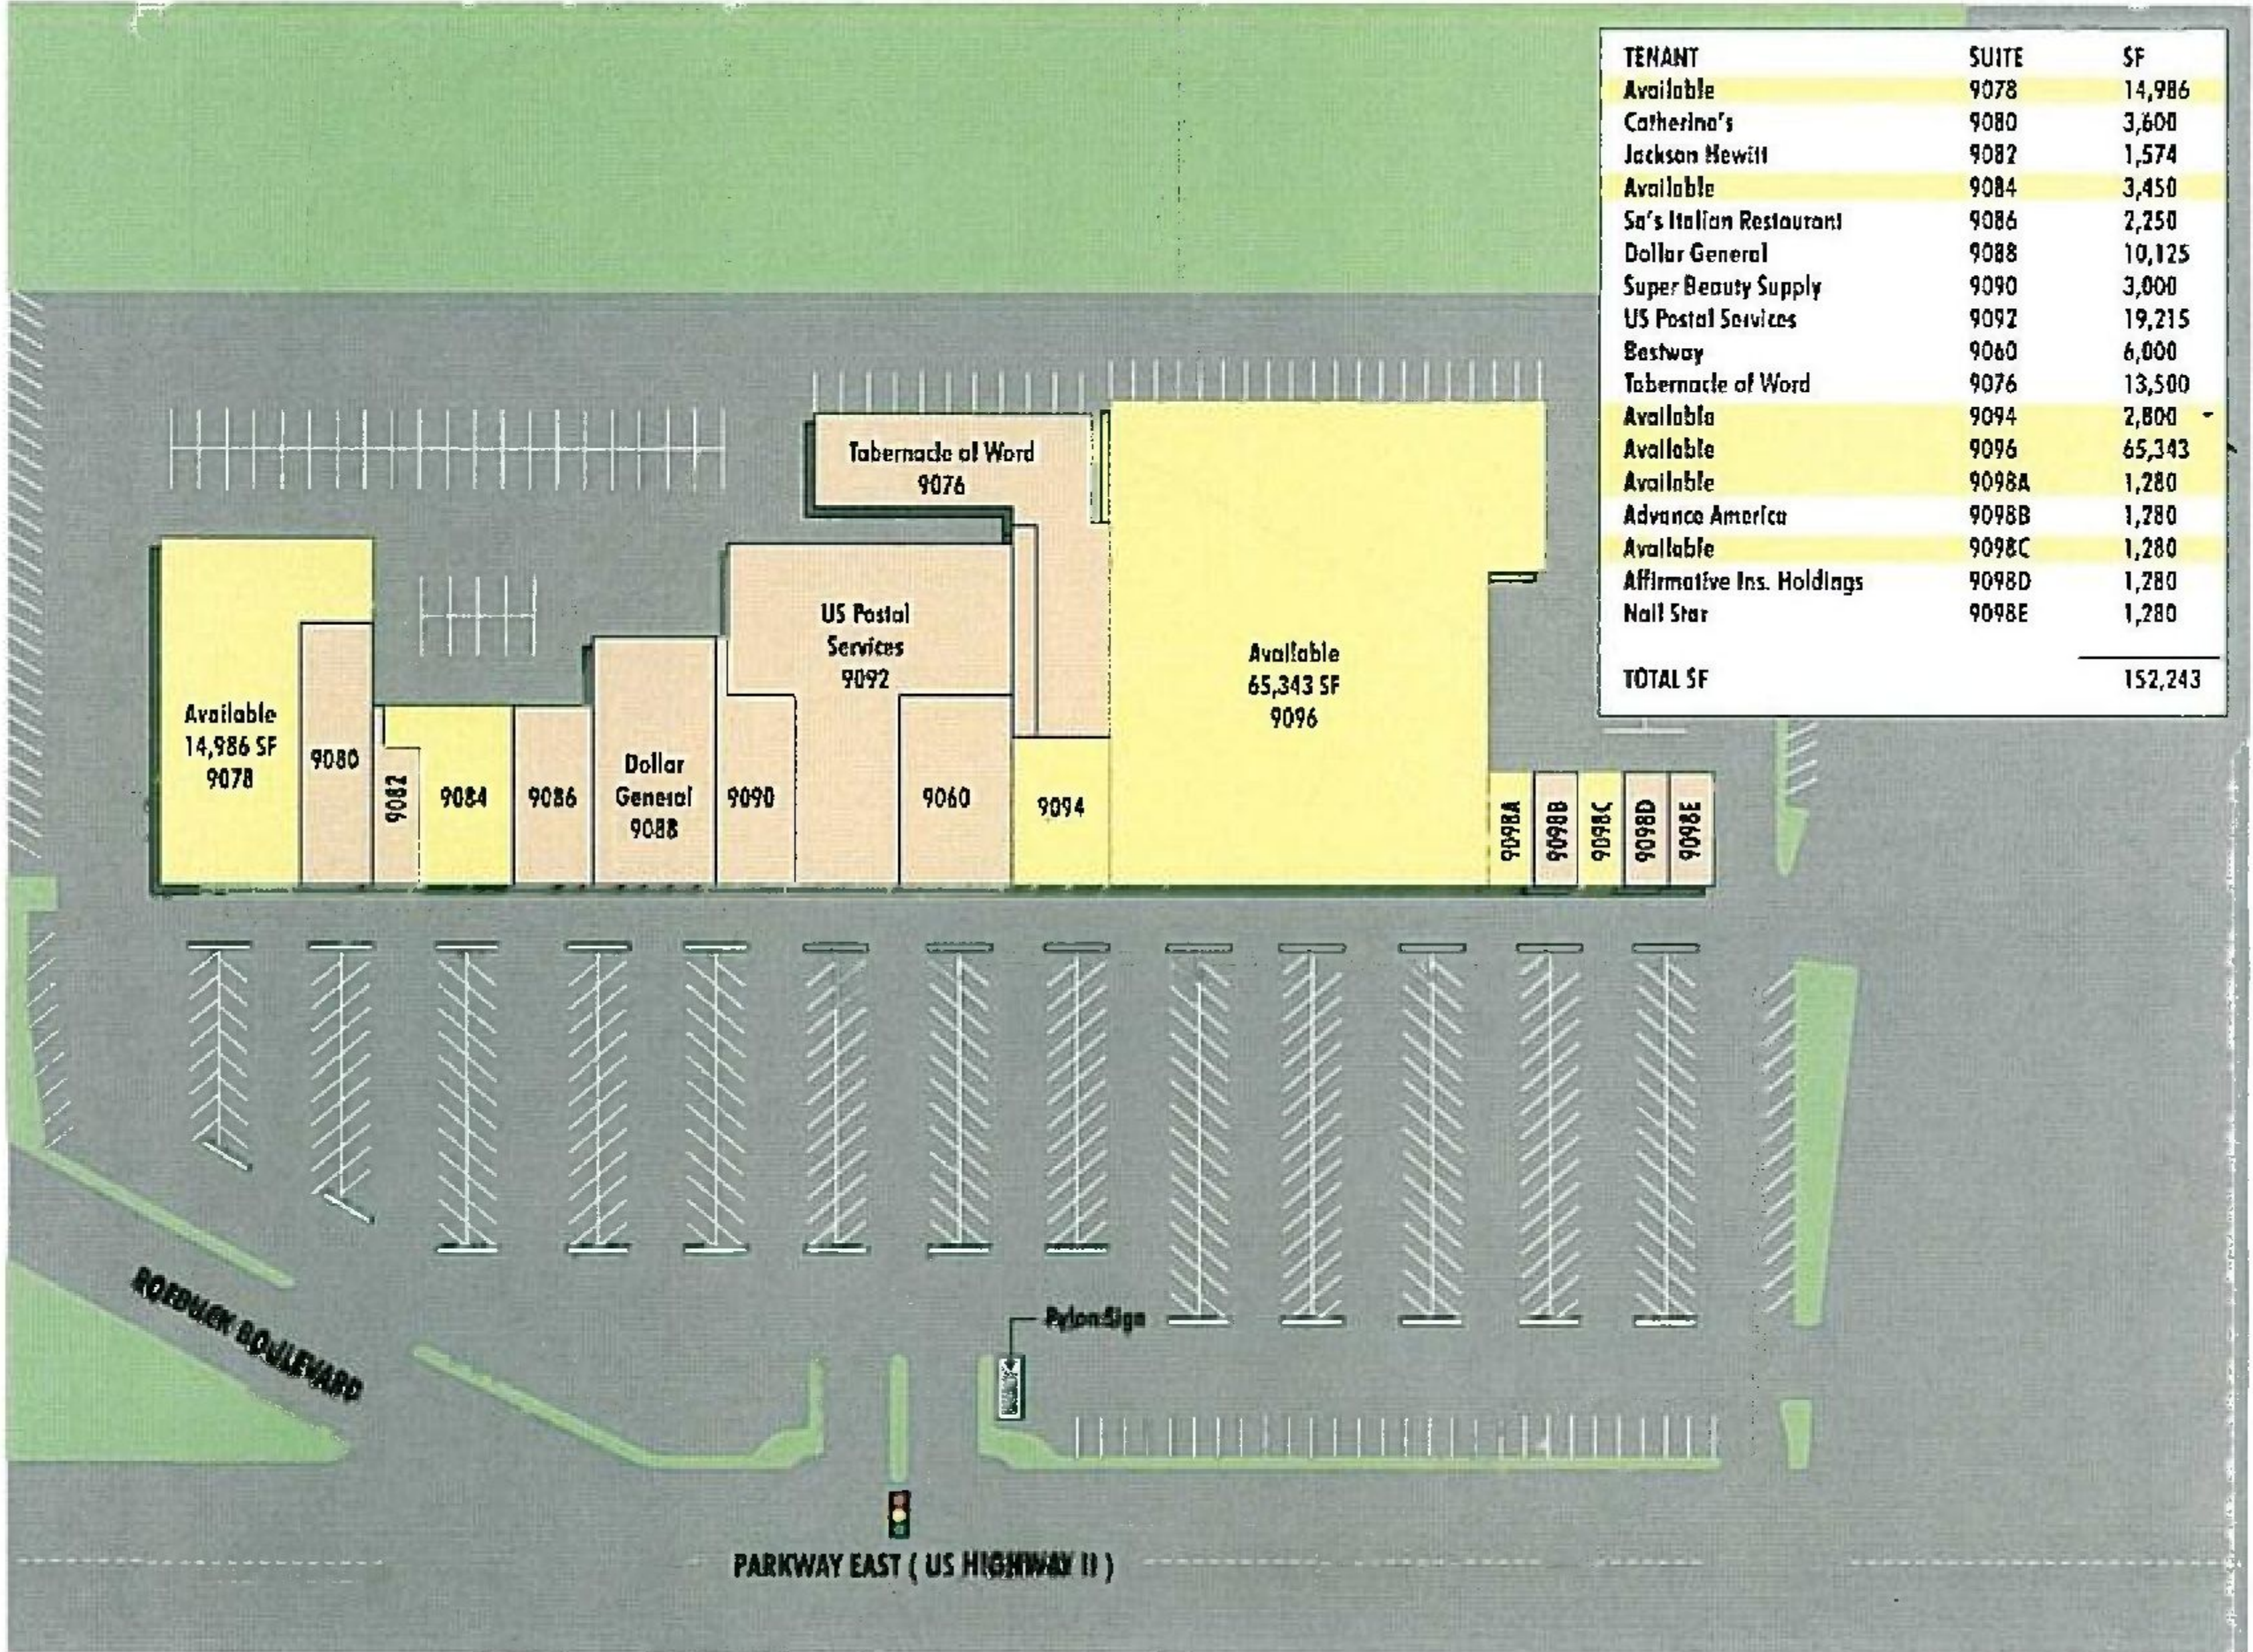

TENANT	SUITE	SF
Available	9078	14,986
Catherina's	9080	3,600
Jackson Hewitt	9082	1,574
Available	9084	3,450
Sa's Italian Restaurant	9086	2,250
Dollar General	9088	10,125
Super Beauty Supply	9090	3,000
US Postal Services	9092	19,215
Bestway	9060	6,000
Tabernacle of Word	9076	13,500
Available	9094	2,800
Available	9096	65,343
Available	9098A	1,280
Advance America	9098B	1,280
Available	9098C	1,280
Affirmative Ins. Holdings	9098D	1,280
Nail Star	9098E	1,280
TOTAL SF		152,243

Available
14,986 SF
9078

9080

9082

9084

9086

Dollar
General
9088

9090

US Postal
Services
9092

9060

9094

Available
65,343 SF
9096

9098A

9098B

9098C

9098D

9098E

ROEDER BOULEVARD

Pylon Sign

PARKWAY EAST (US HIGHWAY 11)