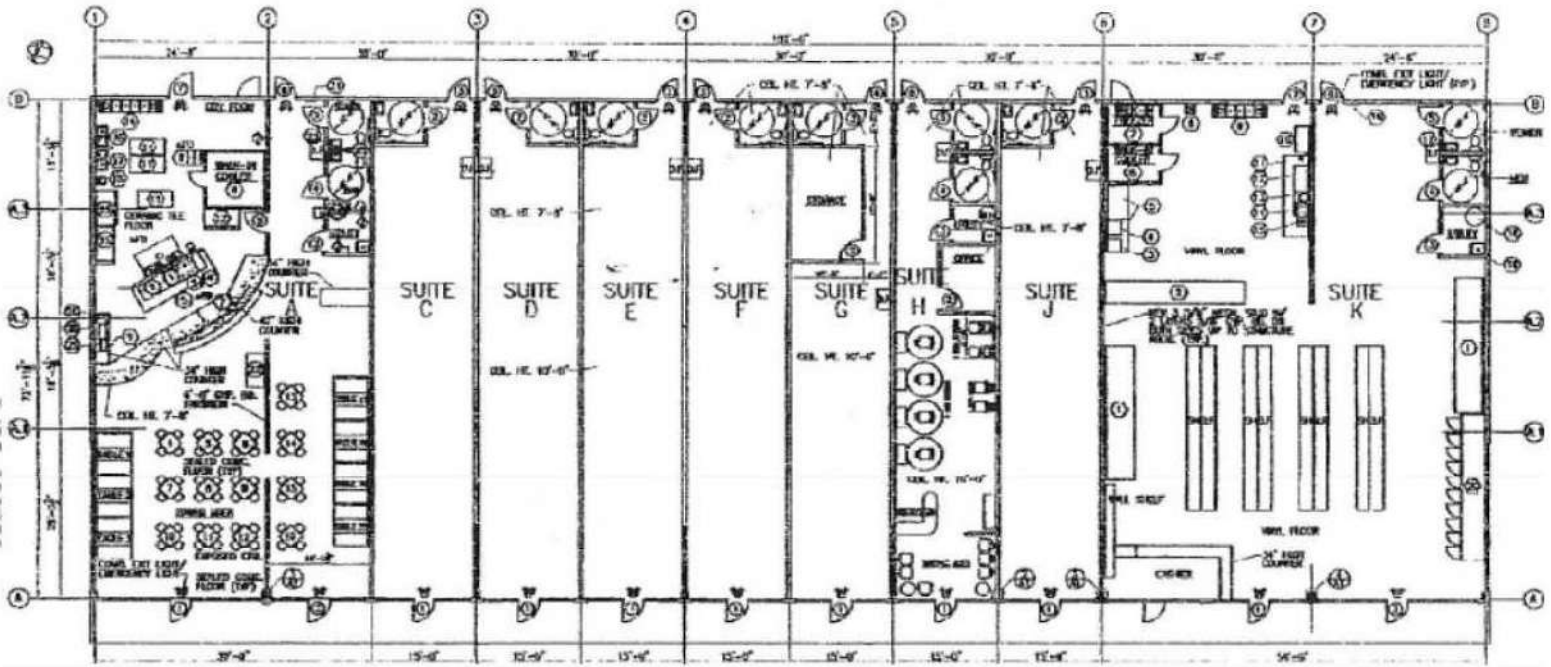

Plaza Mayor

Suite Number	Status	Square Footage
C	ITAX	1,125
D	Vacant	1,125
E	Sabor El Inca Peruvian Restaurant	1,225
F	Sabor El Inca Peruvian Restaurant	1,125
G	Accessories and Beauty Supply	1,125
H	Sol Beauty Bar	1,125
J	Accessories and Beauty Supply	1,125
AB	Mexican Restaurant	3,000
K1	Farmers Insurance	1,125
K1A	DJ Phone Repair and Printing and Shipping	1,125
K2	Cash Max	1,875