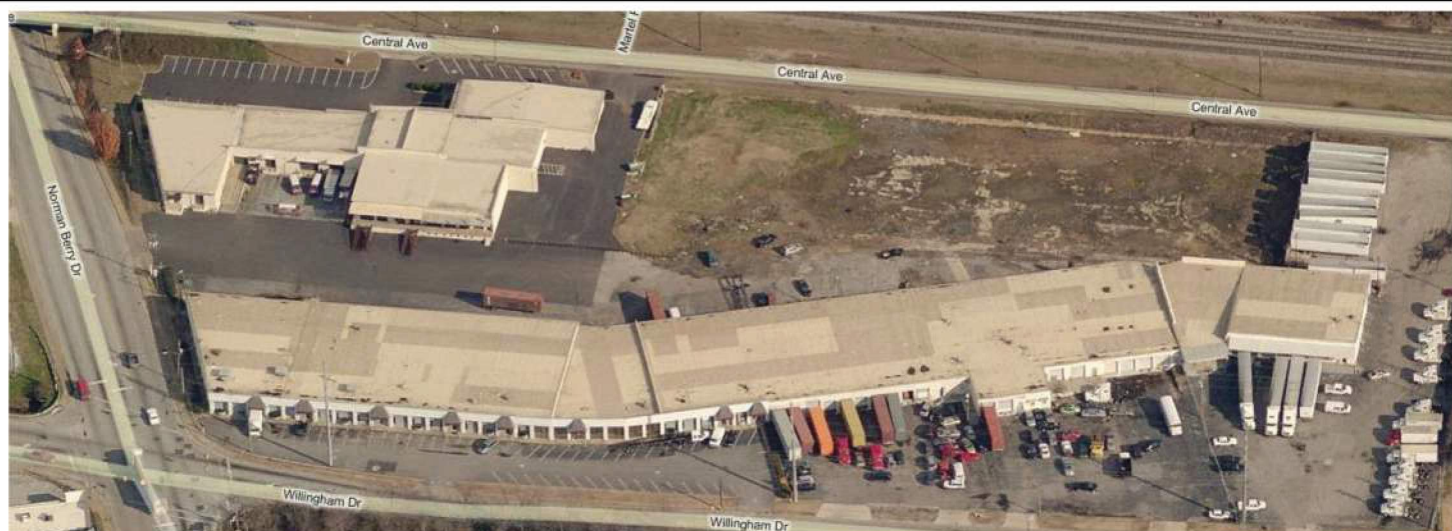

Airport North Business Center

1129 Willingham Drive, East Point, GA 30344

SAFeway
GROUP, INC.

Lease Space Available

15,000 sf

Warehouse

Office / Warehouse

Dock High Doors

Brandi Jordan

Property Manager

678-886-5415

brandi@safewaygrp.com

www.safewaygrp.com

Location: Airport North Business Center is located at the intersection of Willingham Drive and Norman Berry Drive in East Point, Georgia. This center is located near Hartsfield-Jackson International Airport.

Size: Approximately 84,160 square feet of leasable warehouse and office space.

Airport North Business Center

Vacant Suites	Square Feet	Offices
1157	10,600	3
1165	5,400	3
1175	2,500	2