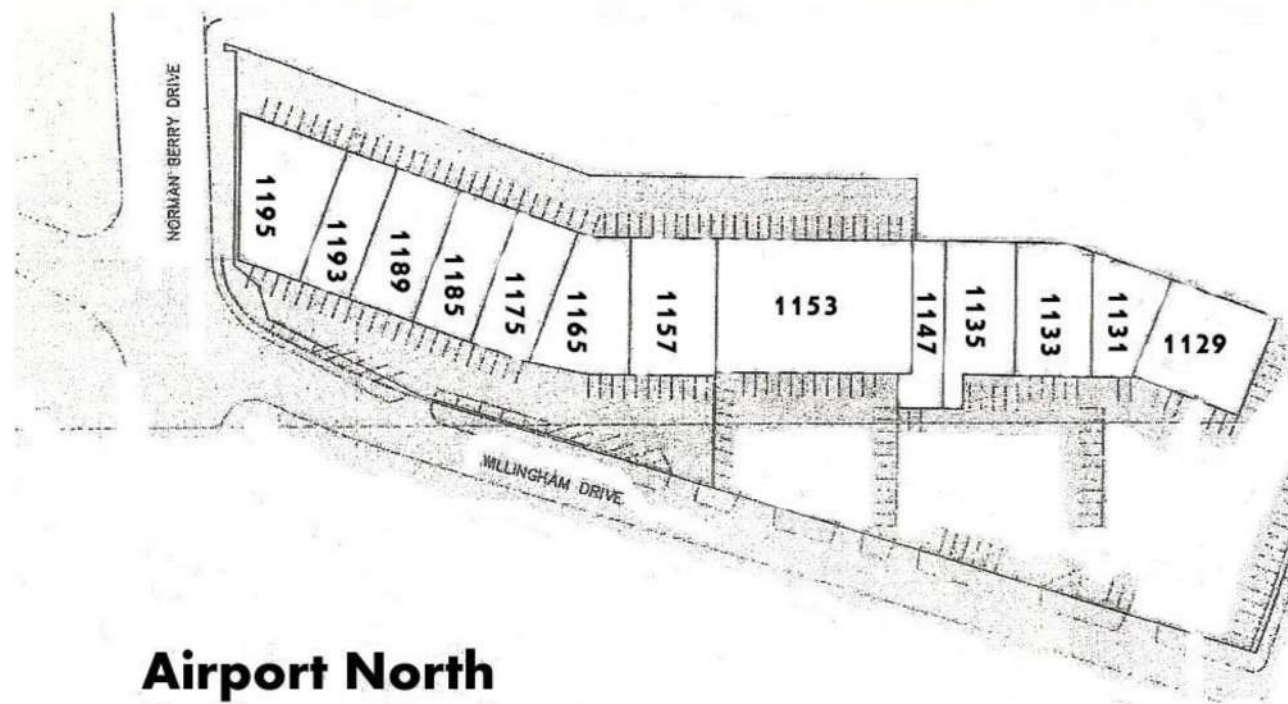

## Lease Space Available

**15,000 sf**

**Warehouse**

**Office / Warehouse**

**Dock High Doors**

**Brandi Jordan**

Property Manager

**678-886-5415**

**Size:** Approximately 84,160 square feet of leasable warehouse and office space.

## Airport North Business Center

Vacant Suites	Square Feet	Dock – High Doors	Offices
1129	11,000	1	0
1135	12,100	1	0
1155	6,250	1	6
1157	10,600	1	0
1189	5,810	1	3
1195	11,750	1	0