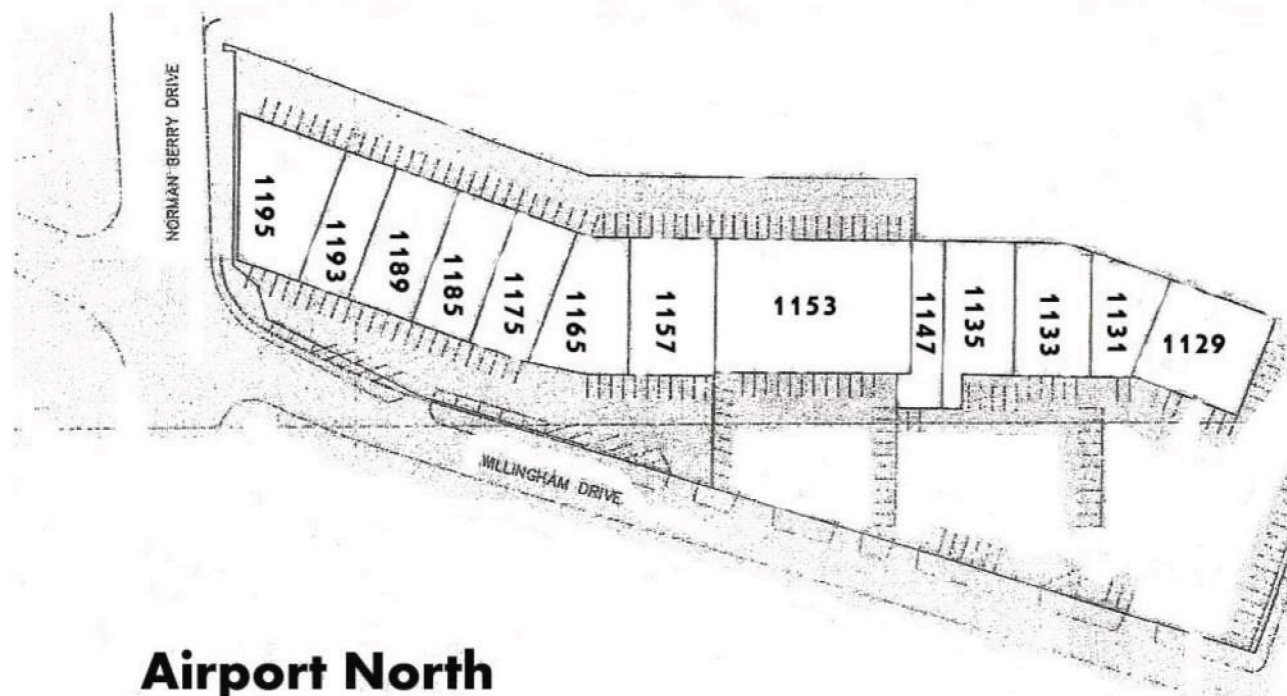

Brandi Jordan

Property Manager

678-886-5415

brandi@safewaygrp.com

www.safewaygrp.com

Location: Airport North Business Center is located at the intersection of Willingham Drive and Norman Berry Drive in East Point, Georgia. This center is located near Hartsfield-Jackson International Airport.

Size: Approximately 84,160 square feet of leasable warehouse and office space.

Airport North Business Center

Vacant Suites	Square Feet	Offices
1157	10,600	3
1165	5,400	3
1175	2,500	2