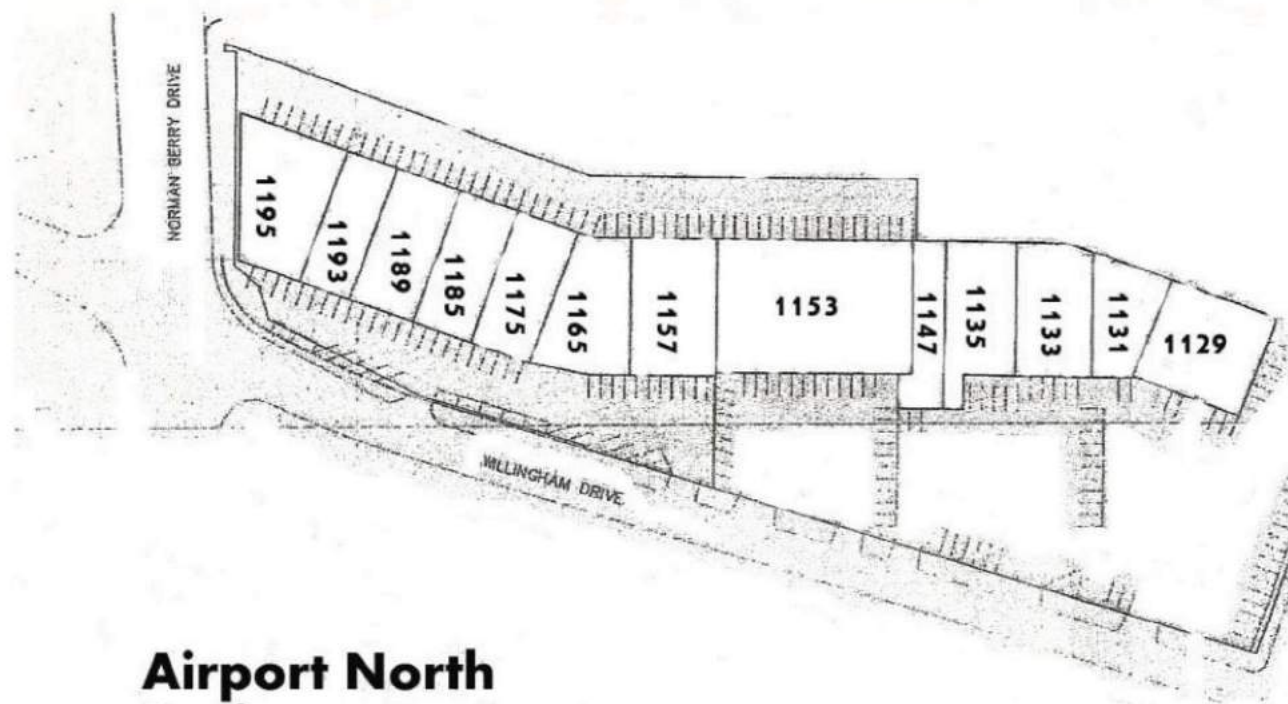

Brandi Jordan
Property Manager

Office: 770-409-9910 ext. 16

Cell: 678-886-5415

brandi@safewaygrp.com

www.safewaygrp.com

Location: Airport North Business Center is located at the intersection of Willingham Drive and Norman Berry Drive in East Point, Georgia. This center is located near Hartsfield-Jackson International Airport.

Size: Approximately 84,160 square feet of leasable warehouse and office space.

Airport North Business Center

Vacant Suites	Square Feet	Offices
1157	10,600	3
1165	5,400	3
1175	2,500	2